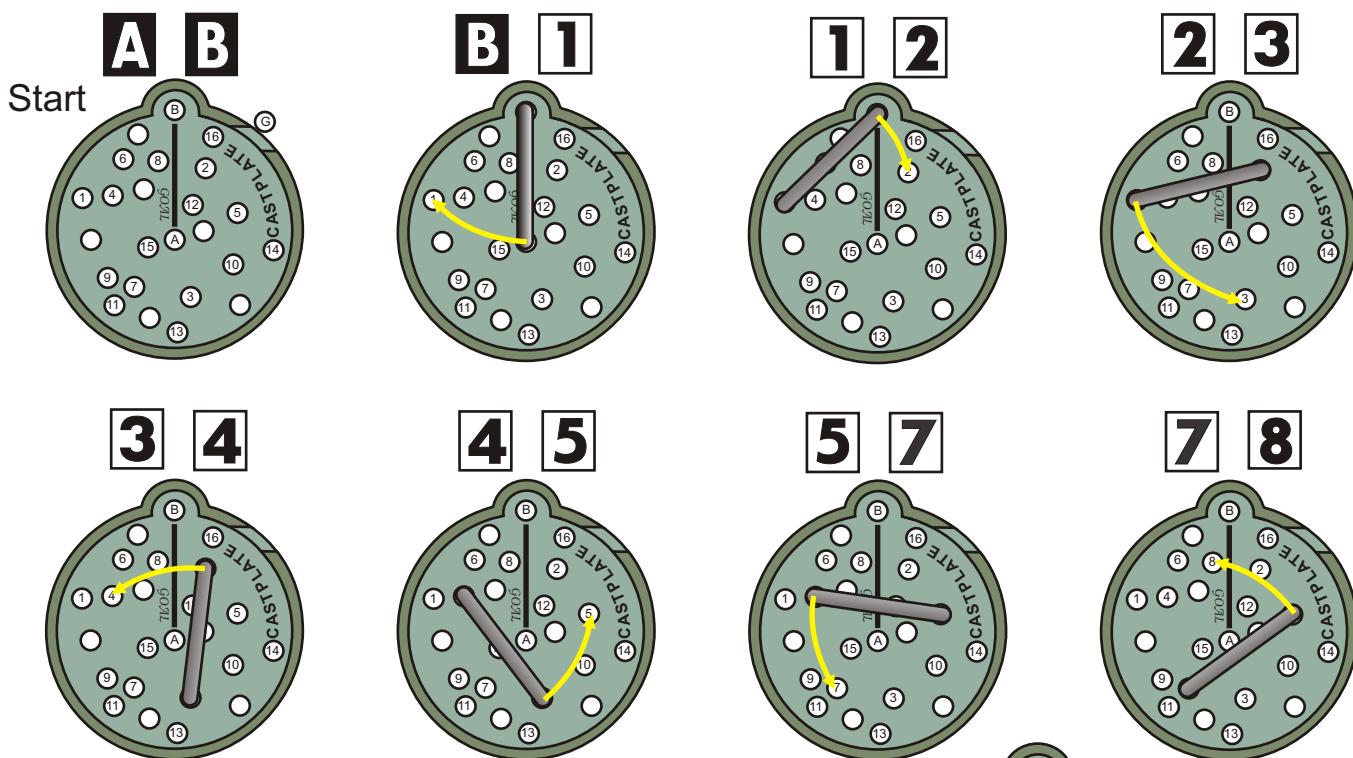

TM
®

© Japan 2000-2005
All design and copyrights reserved

Exclusive European distribution
by Eureka bvba - 2812 Belgium

Start: Turn the ring to bring the opening in A.
Turn, with B as centre, to hole 1.

.....and so on until.....finish !